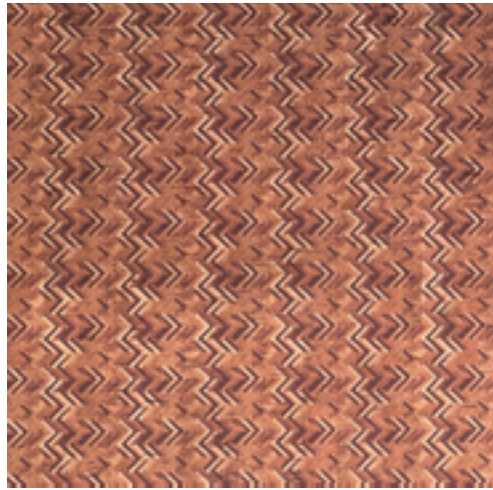

Spina
col. 01 Brick